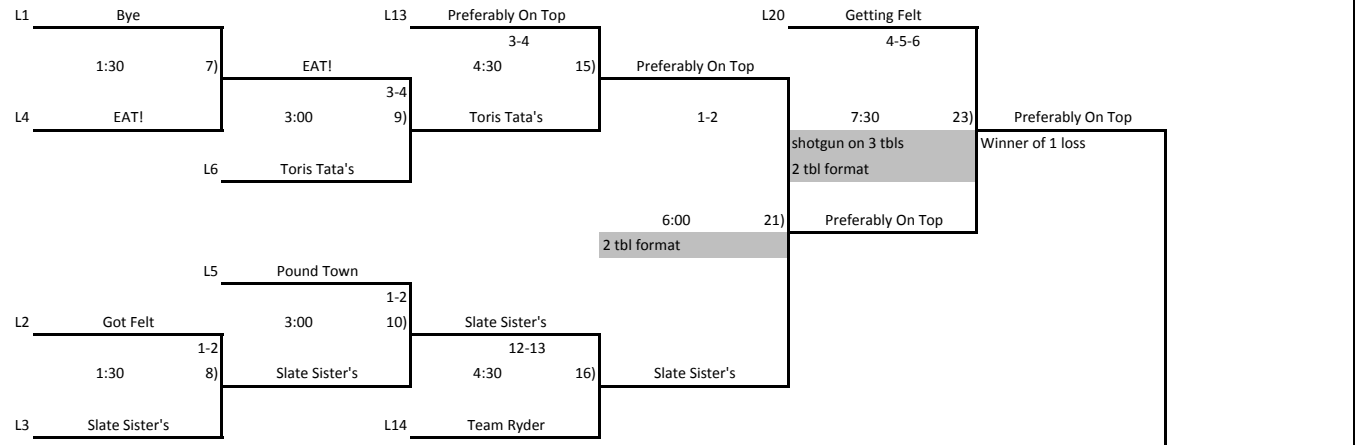

10 Team Triple Elimination Bracket
All times are approximate times

any byes must be
in this round
↓

11:00
Shotgun on 3 tbls
2 tbl format
single elimination

shotgun on 3 tbls
2 tbl format

10:00
Shotgun on 3 tbls
2 tbl format
single elimination