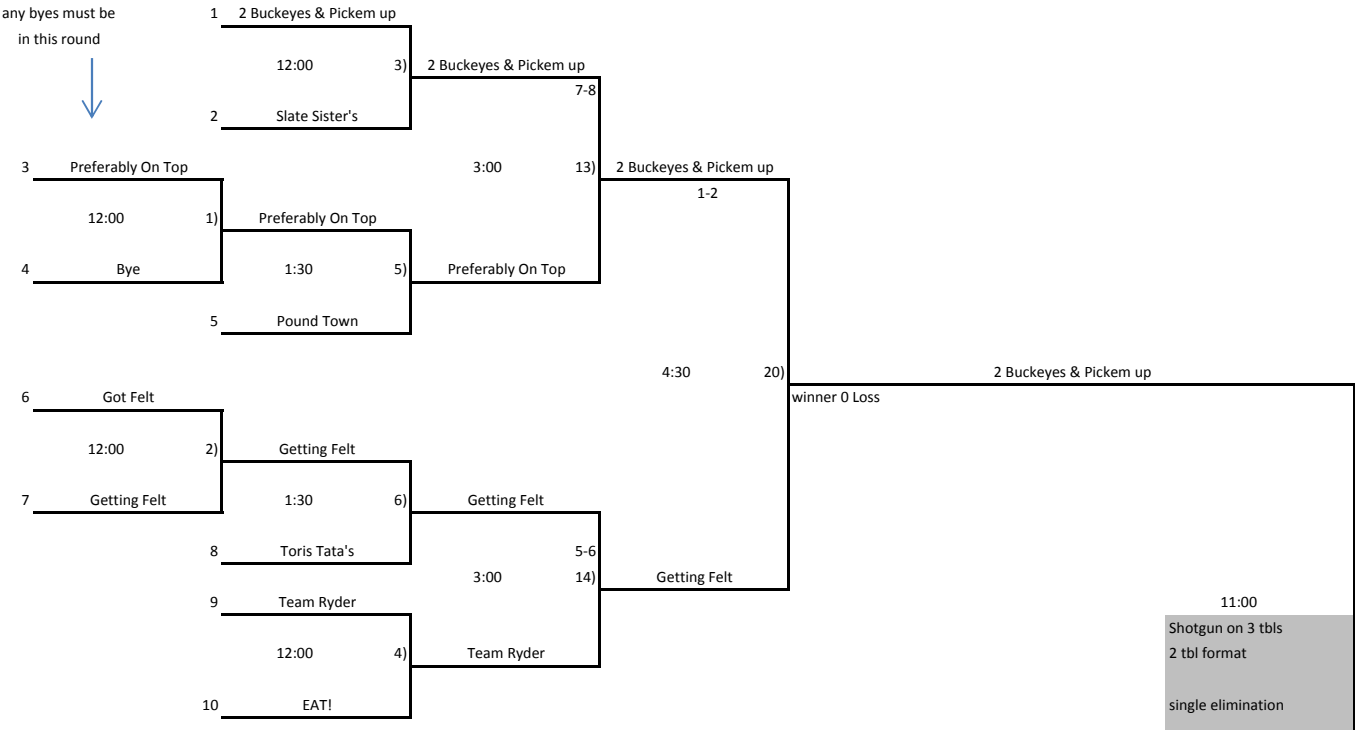

10 Team Triple Elimination Bracket
All times are approximate times

any byes must be
in this round
↓

11:00
Shotgun on 3 tbls
2 tbl format
single elimination

shotgun on 3 tbls
2 tbl format

10:00
Shotgun on 3 tbls
2 tbl format
single elimination